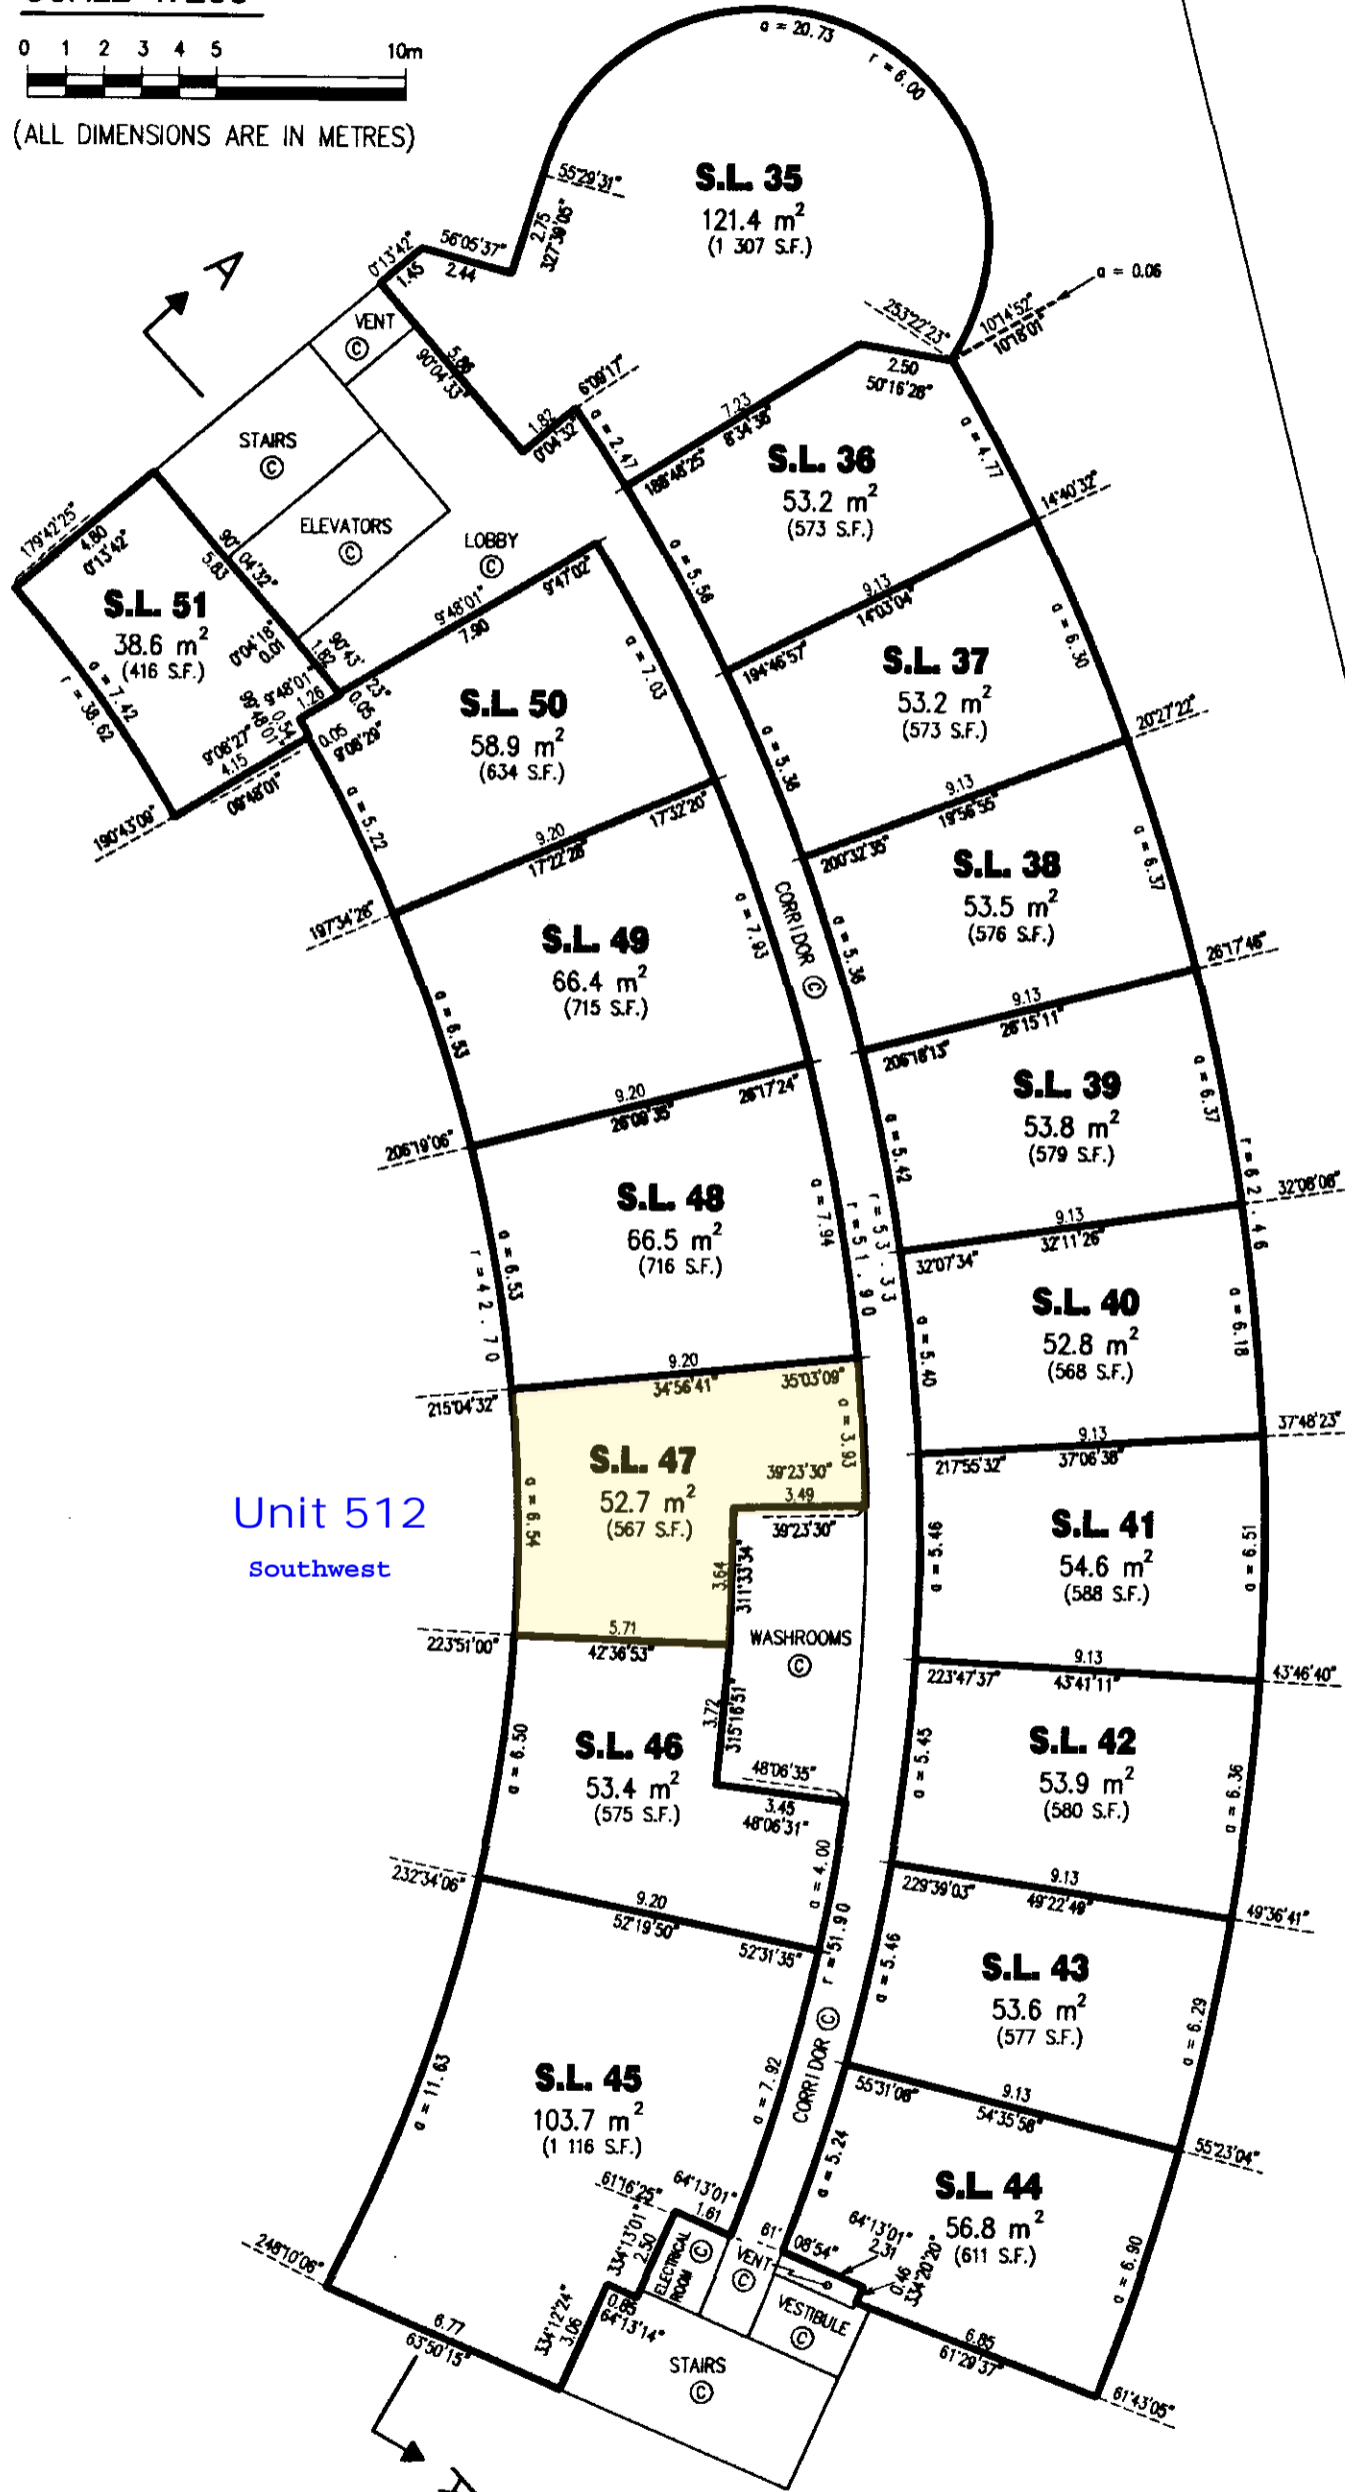

5th FLOOR

(ELEV. 144.37 - 148.03)

STRATA PLAN LMS 3905

SCALE 1:200

(ALL DIMENSIONS ARE IN METRES)

Unit 512
Southwest

KINGSWAY

97 - 05 - 12
FILE 2112 06089-67

Status: Filed
 Plan #: LMS3905 App #: N/A Ctrl #: (Altered) RCVD: 1999-05-26 ROST: 2023-03-10 13:04:24
 Plan #: LMS3905 App #: N/A Ctrl #: (Altered)
 RCVD: 1999-05-26 ROST: 2023-03-10 13:04:24