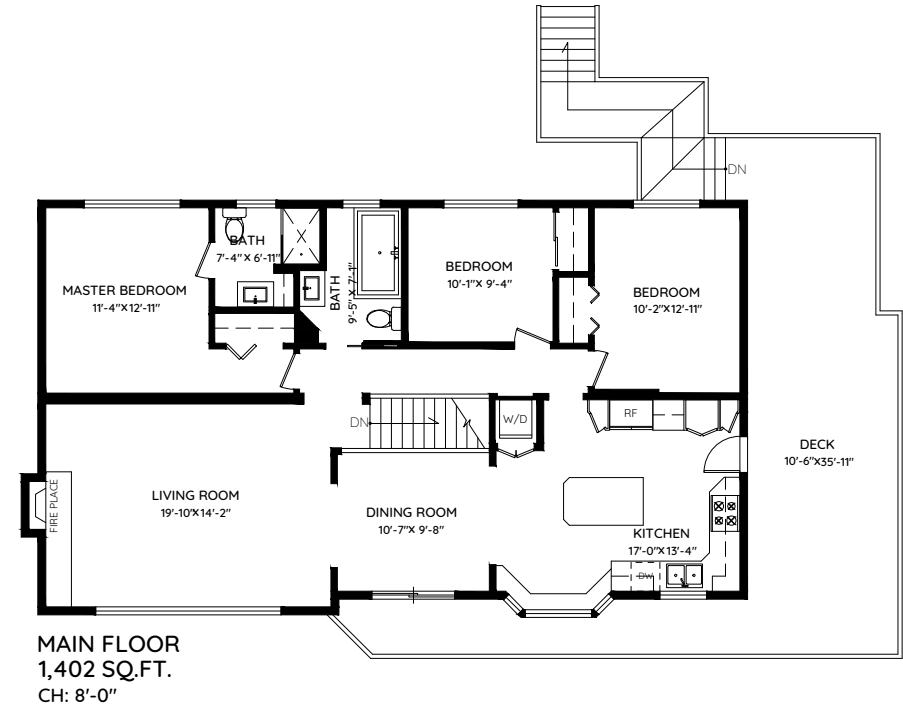

1122 50B STREET

DELTA, BC

Bob Zhong

Bob@BobZhong.com 778.885.3261
www.bobzhong.com Luxmore Realty

MAIN	1,402 SQ.FT.	GARAGE	525 SQ.FT.
LOWER	1,292 SQ.FT.	DECK	589 SQ.FT.
TOTAL	2,694 SQ.FT.	STORAGE	163 SQ.FT.
		POOL HOUSE	1295 SQ.FT.
		PATIO	564 SQ.FT.
		TOTAL	3,136 SQ.FT.

0 ft 3 ft 5 ft

The floor plan and the measurements are approximate and are to be used for advertising usage only. Not suitable for architectural or construction. E&O Insured

Booked on the Pixilink App™