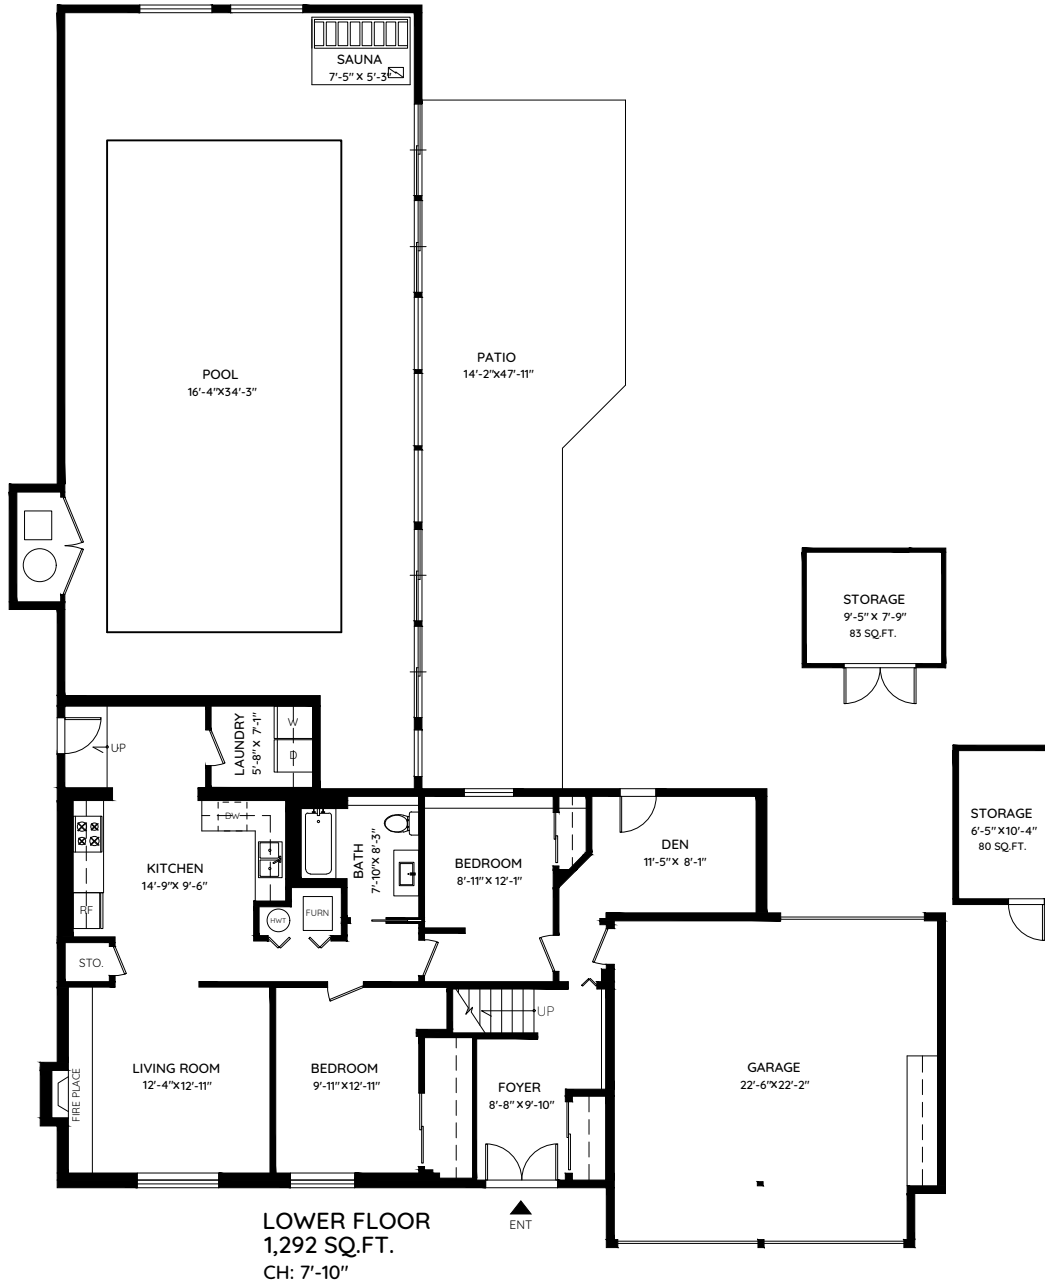

1122 50B STREET

DELTA, BC

Bob Zhong

Bob@BobZhong.com 778.885.3261
www.bobzhong.com Luxmore Realty

MAIN	1,402 SQ.FT.	GARAGE	525 SQ.FT.
LOWER	1,292 SQ.FT.	DECK	589 SQ.FT.
TOTAL	2,694 SQ.FT.	STORAGE	163 SQ.FT.
		POOL HOUSE	1295 SQ.FT.
		PATIO	564 SQ.FT.
		TOTAL	3,136 SQ.FT.

0 ft 3 ft 5 ft

The floor plan and the measurements are approximate and are to be used for advertising usage only. Not suitable for architectural or construction. E&O Insured

Booked on the Pixilink App™