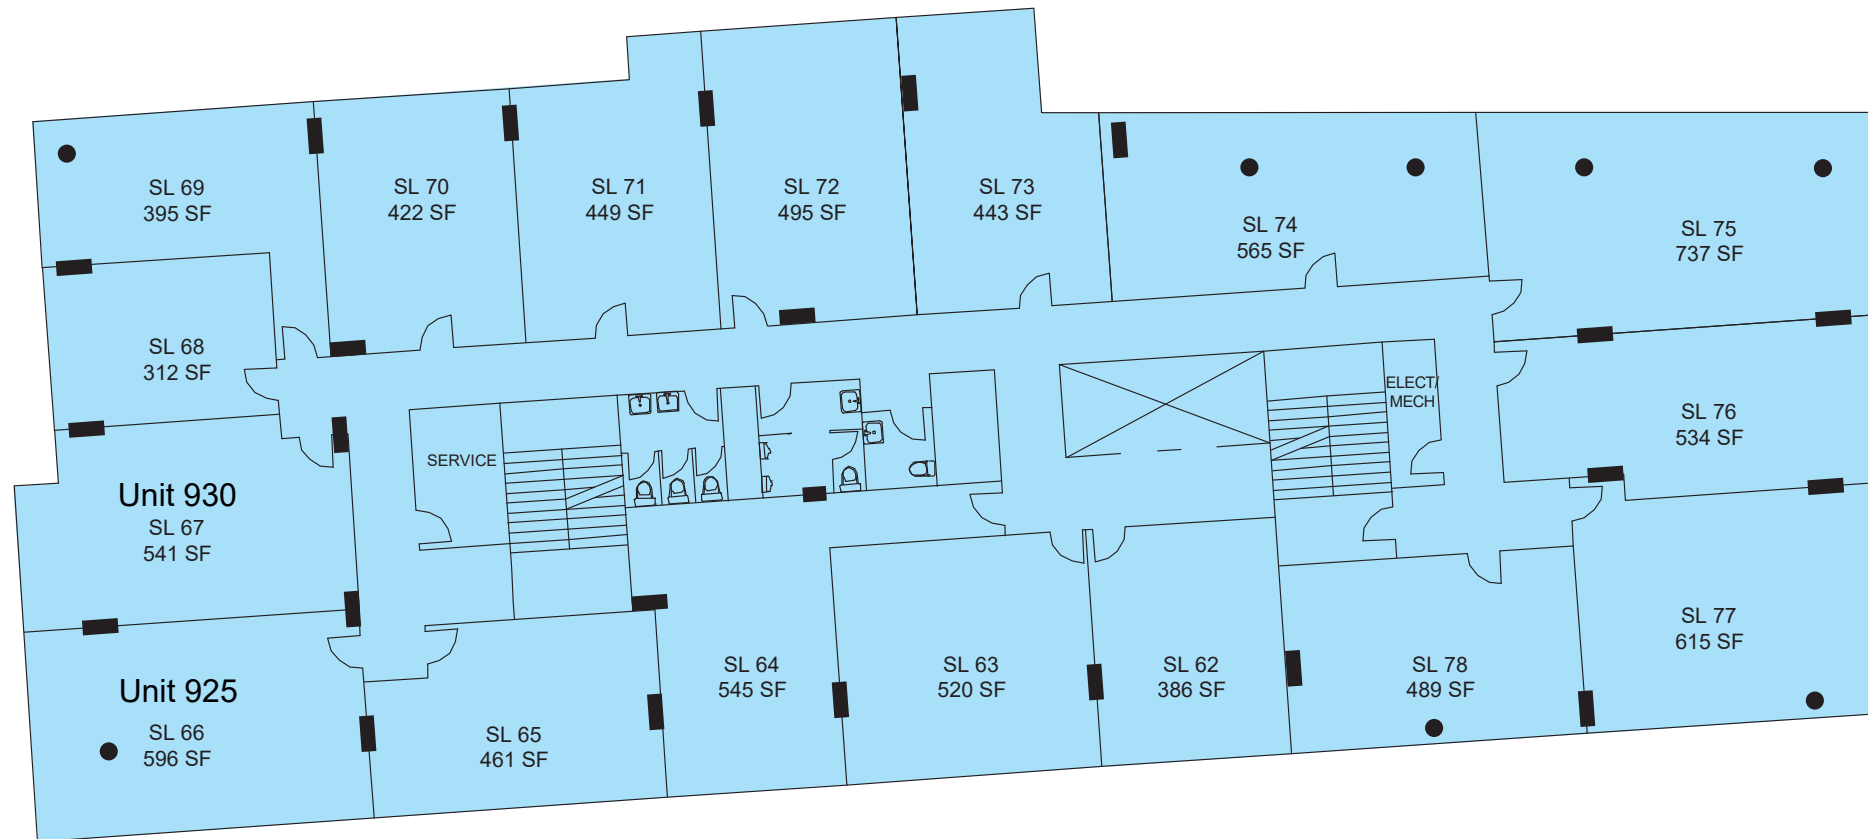

**BRIDGEPORT RD
SOUTH TOWER**

LEVEL 9

The developer reserves the right to make minor modifications or substitutions to building design, specifications and floor plans should they be necessary to maintain the high standards of this community. Square footages are based on preliminary surveyor's measurements and are approximate. E.&O.E.