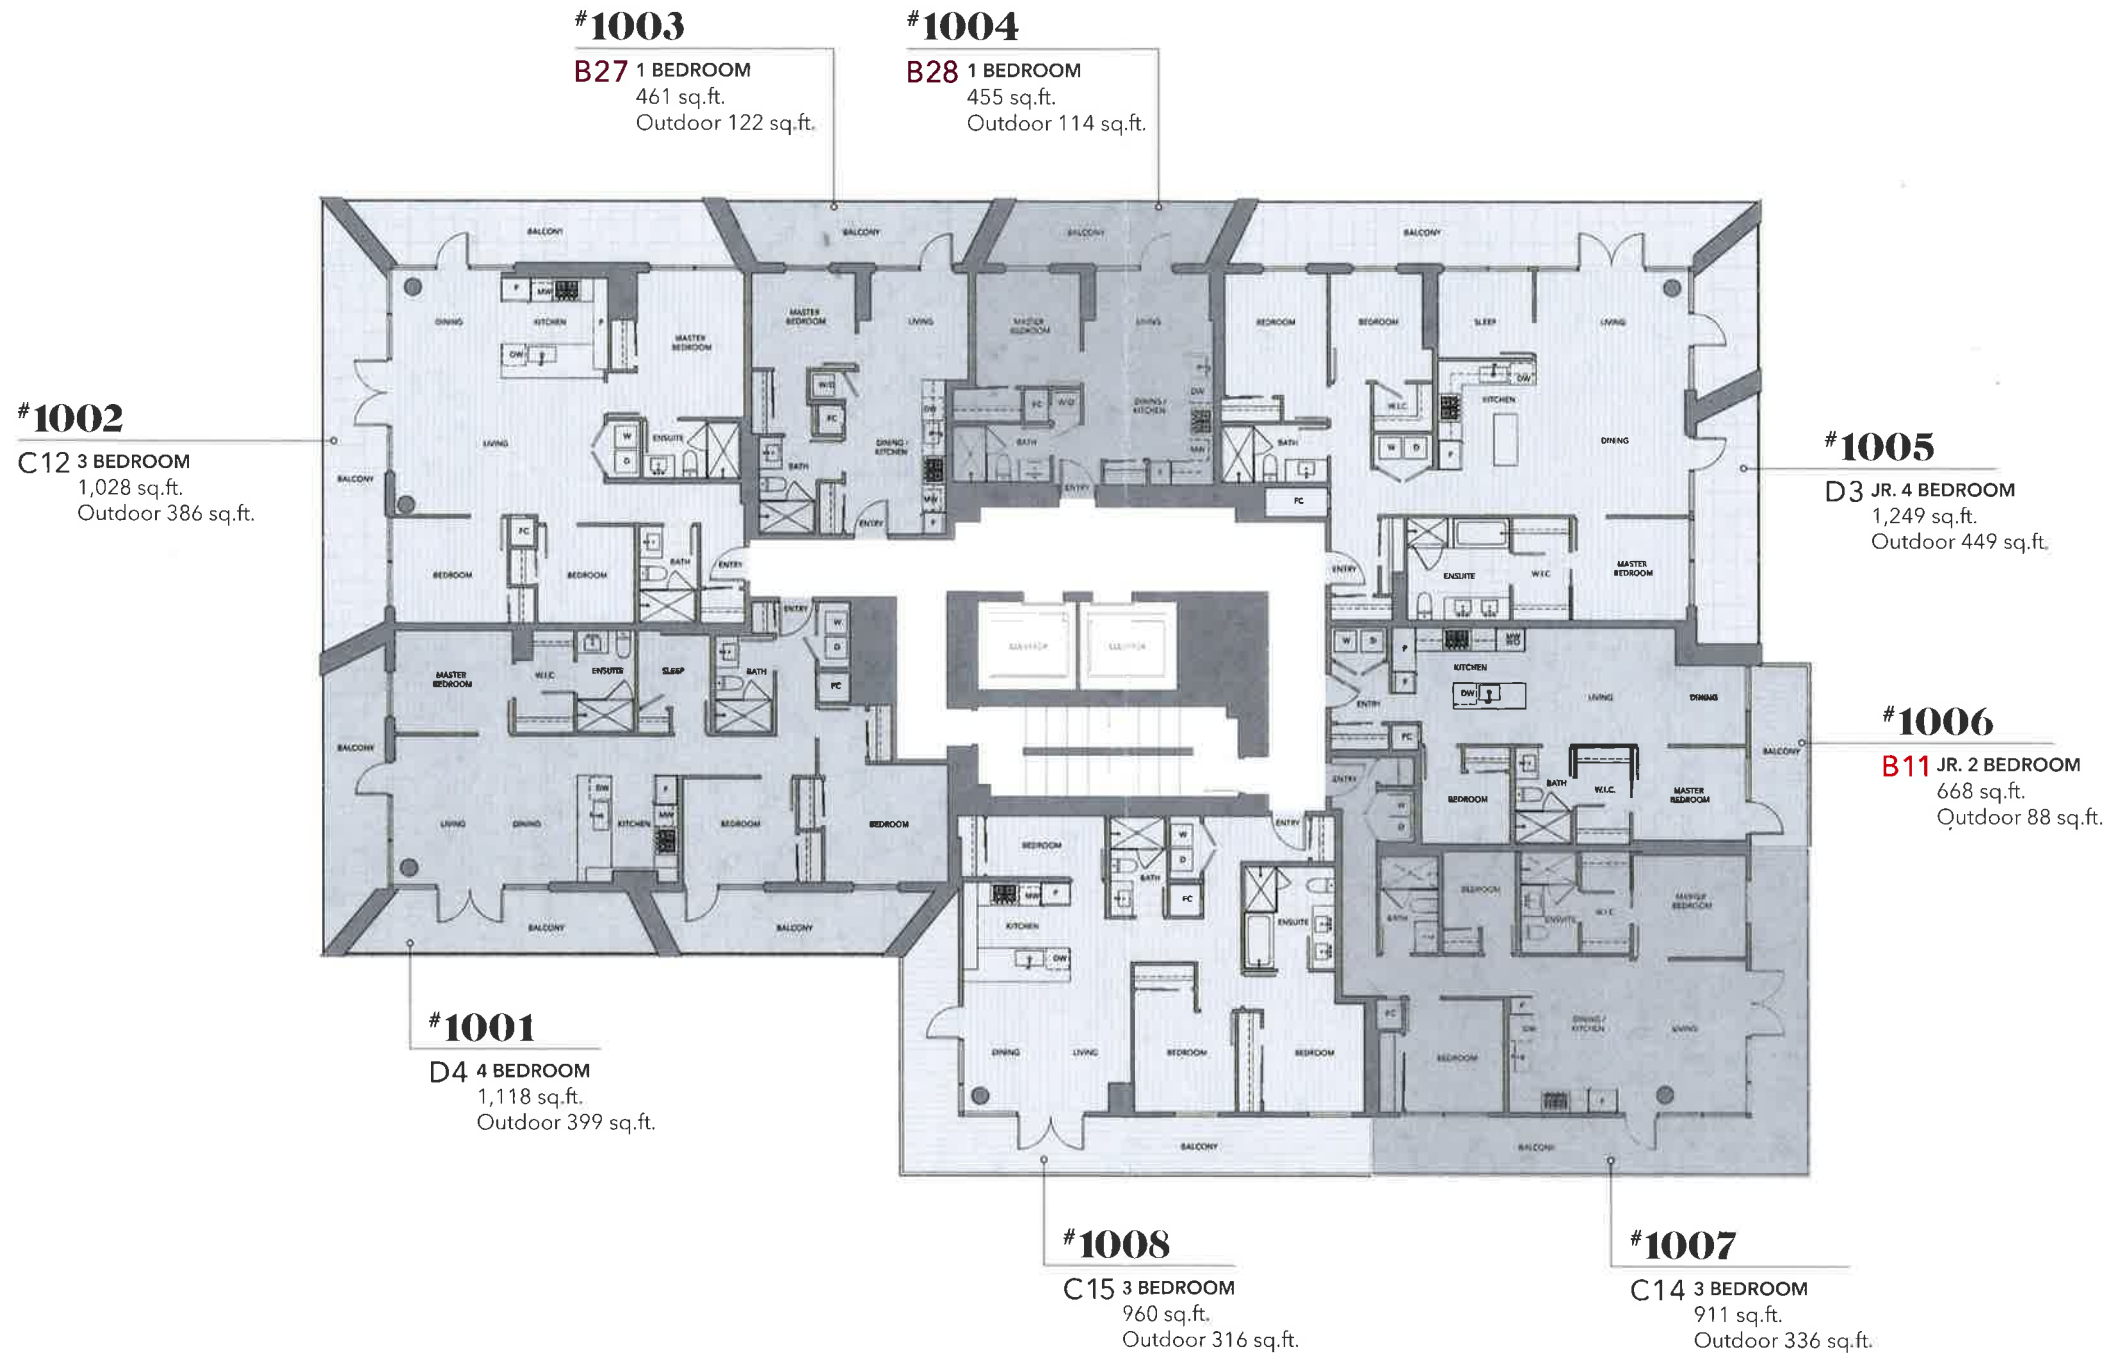

DRAFT

#322
C16a 2 BEDROOM
 830 sq.ft.
 Outdoor 273 sq.ft.

#321
D5a 3 BEDROOM
 999 sq.ft.
 Outdoor 364 sq.ft.

#320
B23 JR. 2 BEDROOM
 680 sq.ft.
 Outdoor 215 sq.ft.

PATIO SIZE MAY VARY BY FLOOR LEVEL

DRAFT

- #409**
B15 JR. 2 BEDROOM
739 sq.ft.
Outdoor 120 sq.ft.
- #410**
A1 MICRO 2 BEDROOM
423 sq.ft.
Outdoor 69 sq.ft.
- #411**
B16 JR. 2 BEDROOM
720 sq.ft.
Outdoor 123 sq.ft.
- #412**
C20 3 BEDROOM
927 sq.ft.
Outdoor 134 sq.ft.
- #413**
B17 2 BEDROOM
650 sq.ft.
Outdoor 124 sq.ft.

- #414**
D6 3 BEDROOM
1,013 sq.ft.
Outdoor 298 sq.ft.

- #415**
A6 1 BEDROOM + DEN
677 sq.ft.
Outdoor 40 sq.ft.

- #416**
B16 JR. 2 BEDROOM
720 sq.ft.
Outdoor 110 sq.ft.

- #417**
A1 MICRO 2 BEDROOM
426 sq.ft.
Outdoor 65 sq.ft.

- #418**
A1 MICRO 2 BEDROOM
426 sq.ft.
Outdoor 65 sq.ft.

- #419**
A1 MICRO 2 BEDROOM
426 sq.ft.
Outdoor 65 sq.ft.

- #420**
A1 MICRO 2 BEDROOM
426 sq.ft.
Outdoor 65 sq.ft.

- #421**
A1 MICRO 2 BEDROOM
426 sq.ft.
Outdoor 65 sq.ft.

- #422**
A1 MICRO 2 BEDROOM
426 sq.ft.
Outdoor 65 sq.ft.

PATIO SIZE MAY VARY BY FLOOR LEVEL

DRAFT

PATIO SIZE MAY VARY BY FLOOR LEVEL

DRAFT

PATIO SIZE MAY VARY BY FLOOR LEVEL

DRAFT

PATIO SIZE MAY VARY BY FLOOR LEVEL