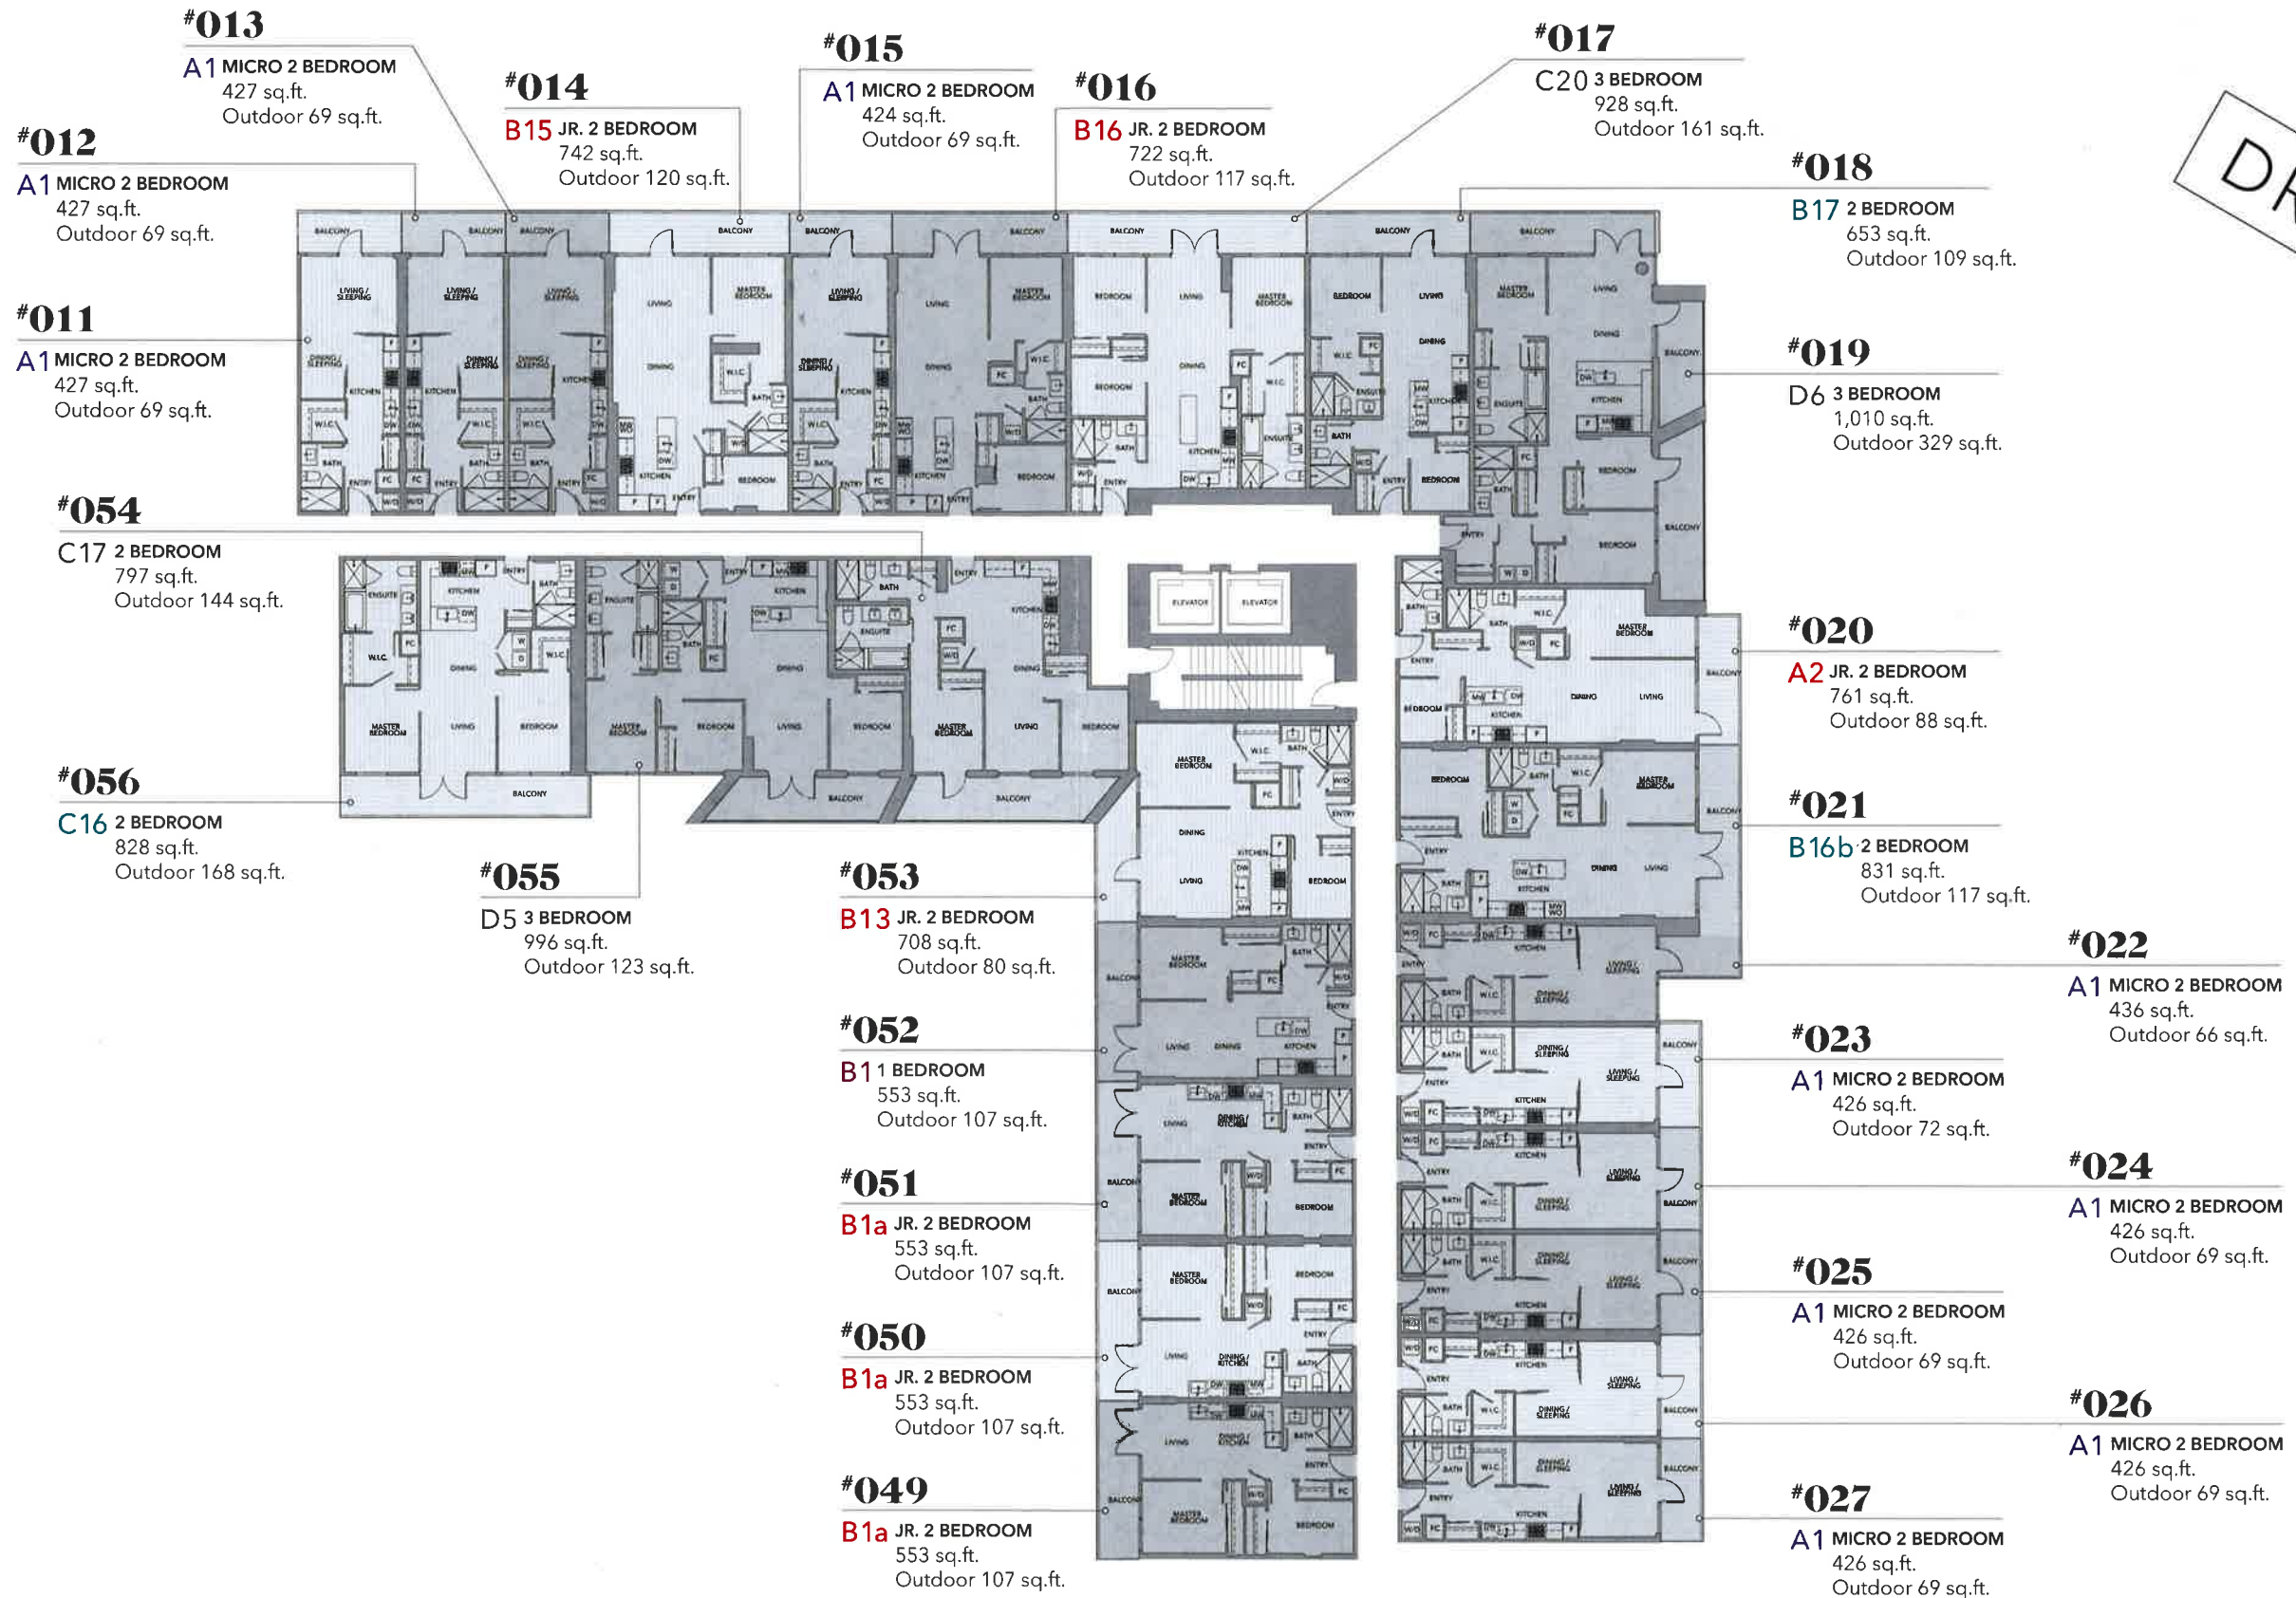

DRAFT

#322
C16a 2 BEDROOM
 830 sq.ft.
 Outdoor 273 sq.ft.

#321
D5a 3 BEDROOM
 999 sq.ft.
 Outdoor 364 sq.ft.

#320
B23 JR. 2 BEDROOM
 680 sq.ft.
 Outdoor 215 sq.ft.

PATIO SIZE MAY VARY BY FLOOR LEVEL

DRAFT

- #409**
B15 JR. 2 BEDROOM
739 sq.ft.
Outdoor 120 sq.ft.
- #410**
A1 MICRO 2 BEDROOM
423 sq.ft.
Outdoor 69 sq.ft.
- #411**
B16 JR. 2 BEDROOM
720 sq.ft.
Outdoor 123 sq.ft.
- #412**
C20 3 BEDROOM
927 sq.ft.
Outdoor 134 sq.ft.
- #413**
B17 2 BEDROOM
650 sq.ft.
Outdoor 124 sq.ft.

- #414**
D6 3 BEDROOM
1,013 sq.ft.
Outdoor 298 sq.ft.

- #415**
A6 1 BEDROOM + DEN
677 sq.ft.
Outdoor 40 sq.ft.

- #416**
B16 JR. 2 BEDROOM
720 sq.ft.
Outdoor 110 sq.ft.

- #417**
A1 MICRO 2 BEDROOM
426 sq.ft.
Outdoor 65 sq.ft.

- #418**
A1 MICRO 2 BEDROOM
426 sq.ft.
Outdoor 65 sq.ft.

- #419**
A1 MICRO 2 BEDROOM
426 sq.ft.
Outdoor 65 sq.ft.

- #420**
A1 MICRO 2 BEDROOM
426 sq.ft.
Outdoor 65 sq.ft.

- #421**
A1 MICRO 2 BEDROOM
426 sq.ft.
Outdoor 65 sq.ft.

- #422**
A1 MICRO 2 BEDROOM
426 sq.ft.
Outdoor 65 sq.ft.

PATIO SIZE MAY VARY BY FLOOR LEVEL

DRAFT

PATIO SIZE MAY VARY BY FLOOR LEVEL

DRAFT

PATIO SIZE MAY VARY BY FLOOR LEVEL

DRAFT

PATIO SIZE MAY VARY BY FLOOR LEVEL