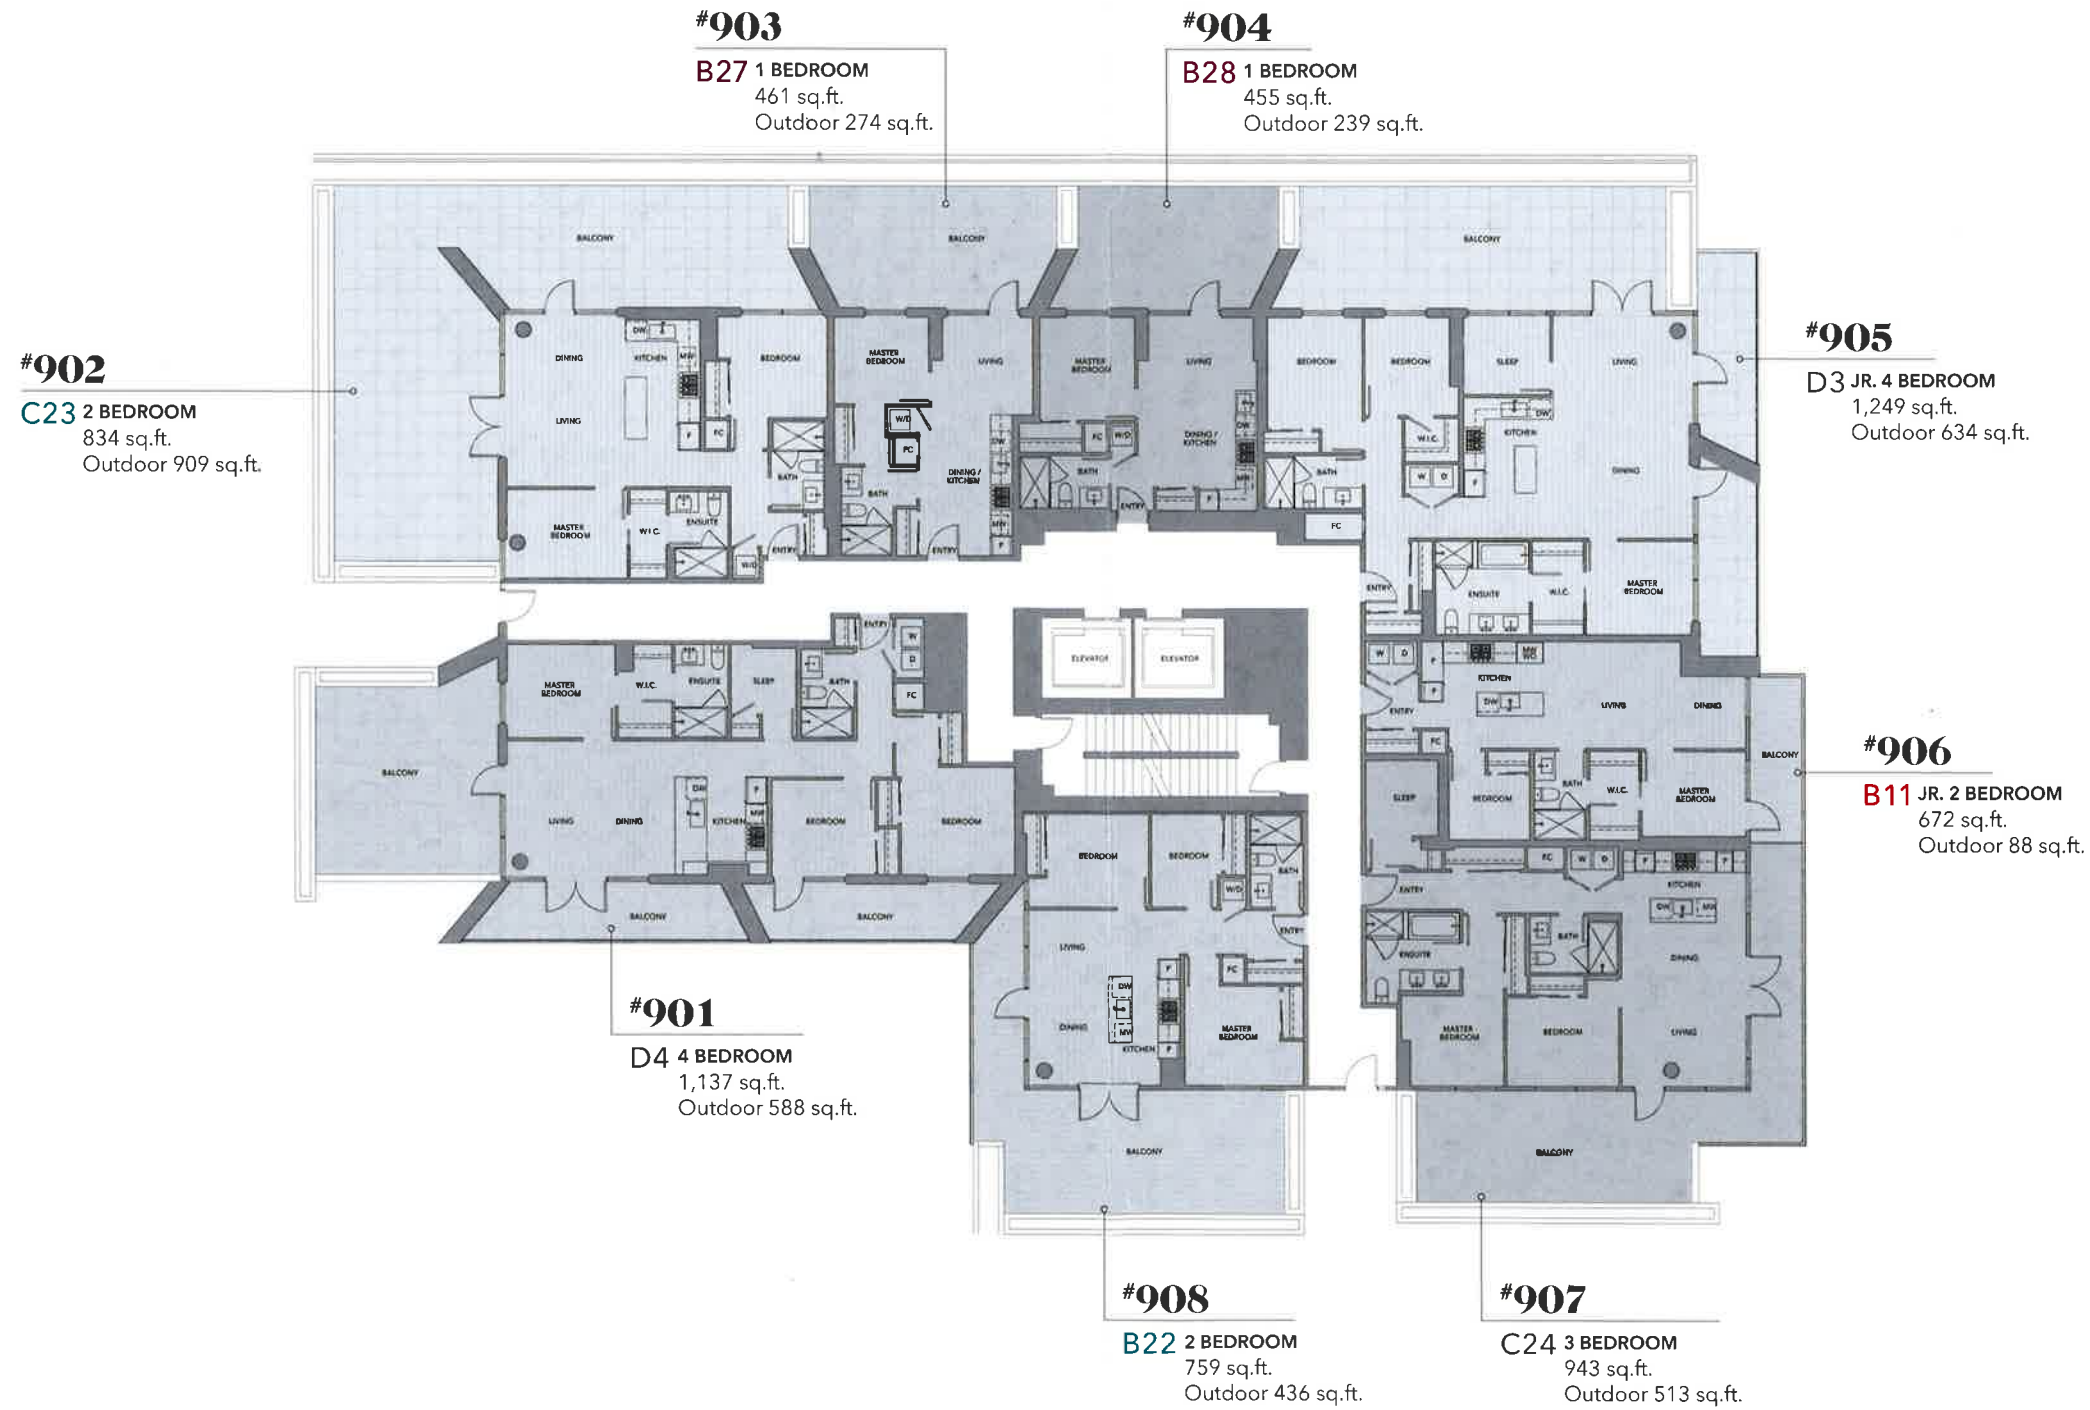

DRAFT

#322
C16a 2 BEDROOM
 830 sq.ft.
 Outdoor 273 sq.ft.

#321
D5a 3 BEDROOM
 999 sq.ft.
 Outdoor 364 sq.ft.

#320
B23 JR. 2 BEDROOM
 680 sq.ft.
 Outdoor 215 sq.ft.

PATIO SIZE MAY VARY BY FLOOR LEVEL

DRAFT

- #409**
B15 JR. 2 BEDROOM
739 sq.ft.
Outdoor 120 sq.ft.
- #410**
A1 MICRO 2 BEDROOM
423 sq.ft.
Outdoor 69 sq.ft.
- #411**
B16 JR. 2 BEDROOM
720 sq.ft.
Outdoor 123 sq.ft.
- #412**
C20 3 BEDROOM
927 sq.ft.
Outdoor 134 sq.ft.
- #413**
B17 2 BEDROOM
650 sq.ft.
Outdoor 124 sq.ft.

- #414**
D6 3 BEDROOM
1,013 sq.ft.
Outdoor 298 sq.ft.

- #415**
A6 1 BEDROOM + DEN
677 sq.ft.
Outdoor 40 sq.ft.

- #416**
B16 JR. 2 BEDROOM
720 sq.ft.
Outdoor 110 sq.ft.

- #417**
A1 MICRO 2 BEDROOM
426 sq.ft.
Outdoor 65 sq.ft.

- #418**
A1 MICRO 2 BEDROOM
426 sq.ft.
Outdoor 65 sq.ft.

- #419**
A1 MICRO 2 BEDROOM
426 sq.ft.
Outdoor 65 sq.ft.

- #420**
A1 MICRO 2 BEDROOM
426 sq.ft.
Outdoor 65 sq.ft.

- #421**
A1 MICRO 2 BEDROOM
426 sq.ft.
Outdoor 65 sq.ft.

- #422**
A1 MICRO 2 BEDROOM
426 sq.ft.
Outdoor 65 sq.ft.

PATIO SIZE MAY VARY BY FLOOR LEVEL

DRAFT

PATIO SIZE MAY VARY BY FLOOR LEVEL

DRAFT

PATIO SIZE MAY VARY BY FLOOR LEVEL

DRAFT

PATIO SIZE MAY VARY BY FLOOR LEVEL